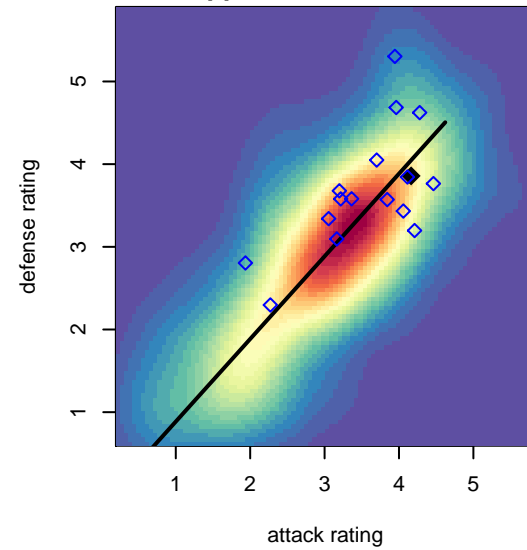

CDA Slammers FC Cerritos EGSL G01

alt names used:

Venues played:

, CAS
 G01 total strength=1957
 attack=64.28 defense=47.36
 fall league = SCDL FI1 U16
 notes= Marinez 2016

2016 Surf Cup White U16
 2016 SCDL FI1 U16
 2016 Surf College Showcase Black U16

CDA Slammers FC Cerritos EGSL G01
 Dots are actual minus expected GF (blue circles) and GA (red triangles).
 Blue line is smoothed change in attack strength. Red is smoothed change in defense strength.

**attack and defense variance (black dot)
relative to other teams
and top 10 in region**

**attack and defense rating
relative to others at age
and all opponents in last 13 months**

**attack and defense rating
relative to others at age
and all opponents in last 13 months**

Performance relative to 13 month average

Performance relative to 13 month average

Distribution of opponents
 Red = Lose zone, Blue = Win zone, Green = Even
 Black line separates win/lose zones

lot. A=Neither has attack advantage, B=Opponent has both attack and defense advantage, C=Opponent has both attack and defense disadvantage, D=Both have