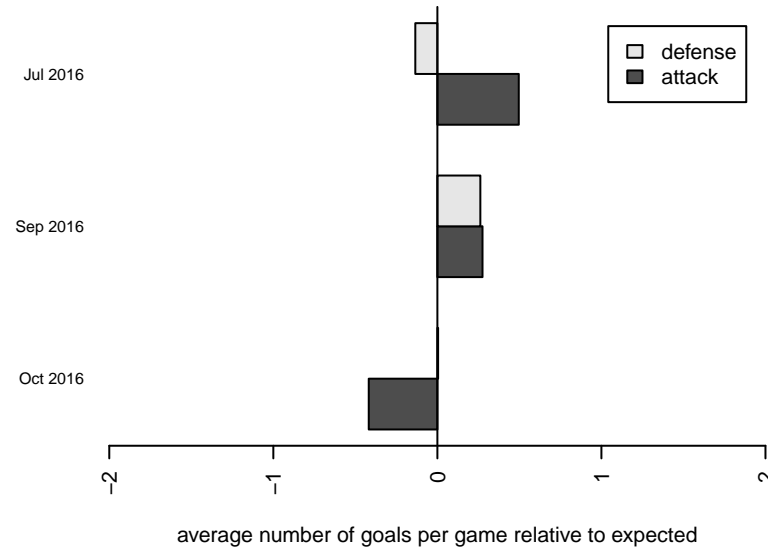

CDA Slammers FC Cerritos EGSL G01
 Dots are actual minus expected GF (blue circles) and GA (red triangles).
 Blue line is smoothed change in attack strength. Red is smoothed change in defense strength.

**attack and defense variance (black dot)
relative to other teams
and top 10 in region**

**attack and defense rating
relative to others at age
and all opponents in last 13 months**

**attack and defense rating
relative to others at age
and all opponents in last 13 months**

Performance relative to 13 month average

Performance relative to 13 month average

Distribution of opponents
 Red = Lose zone, Blue = Win zone, Green = Even
 Black line separates win/lose zones

lot. A=Neither has attack advantage, B=Opponent has both attack and defense advantage, C=Opponent has both attack and defense disadvantage, D=Both have