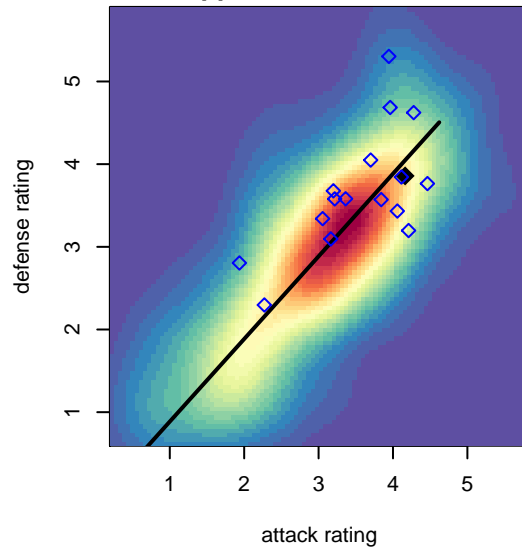

CDA Slammers FC Cerritos EGSL G01

alt names used:

Venues played:

, CAS
 G01 total strength=1957
 attack=64.28 defense=47.36
 fall league = SCDL FI1 U16
 notes= Marinez 2016

2016 Surf Cup White U16
 2016 SCDL FI1 U16
 2016 Surf College Showcase Black U16

CDA Slammers FC Cerritos EGSL G01
 Dots are actual minus expected GF (blue circles) and GA (red triangles).
 Blue line is smoothed change in attack strength. Red is smoothed change in defense strength.

**attack and defense variance (black dot)
relative to other teams
and top 10 in region**

**attack and defense rating
relative to others at age
and all opponents in last 13 months**

**attack and defense rating
relative to others at age
and all opponents in last 13 months**

Performance relative to 13 month average

Performance relative to 13 month average

Distribution of opponents
 Red = Lose zone, Blue = Win zone, Green = Even
 Black line separates win/lose zones

lot. A=Neither has attack advantage, B=Opponent has both attack and defense advantage, C=Opponent has both attack and defense disadvantage, D=Both have