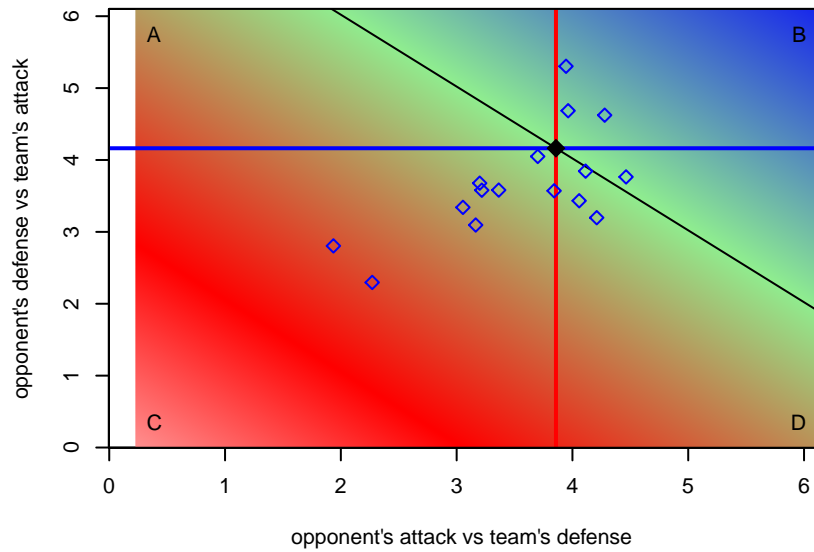

CDA Slammers FC Cerritos EGSL G01
 Dots are actual minus expected GF (blue circles) and GA (red triangles).
 Blue line is smoothed change in attack strength. Red is smoothed change in defense strength.

**attack and defense variance (black dot)
relative to other teams
and top 10 in region**

**attack and defense rating
relative to others at age
and all opponents in last 13 months**

**attack and defense rating
relative to others at age
and all opponents in last 13 months**

Performance relative to 13 month average

Performance relative to 13 month average

Distribution of opponents
 Red = Lose zone, Blue = Win zone, Green = Even
 Black line separates win/lose zones

lot. A=Neither has attack advantage, B=Opponent has both attack and defense advantage, C=Opponent has both attack and defense disadvantage, D=Both have