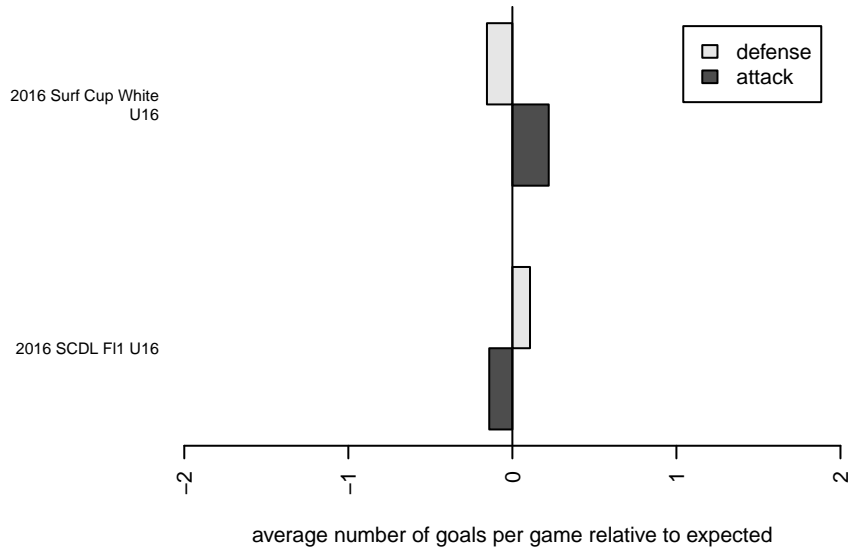

CDA Slammers FC Cerritos EGSL G01

alt names used:

Venues played:

, CAS
 G01 total strength=1957
 attack=64.28 defense=47.36
 fall league = SCDL FI1 U16
 notes= Marinez 2016

2016 Surf Cup White U16
 2016 SCDL FI1 U16
 2016 Surf College Showcase Black U16

CDA Slammers FC Cerritos EGSL G01
 Dots are actual minus expected GF (blue circles) and GA (red triangles).
 Blue line is smoothed change in attack strength. Red is smoothed change in defense strength.

**attack and defense variance (black dot)
relative to other teams
and top 10 in region**

**attack and defense rating
relative to others at age
and all opponents in last 13 months**

**attack and defense rating
relative to others at age
and all opponents in last 13 months**

Performance relative to 13 month average

Performance relative to 13 month average

Distribution of opponents
 Red = Lose zone, Blue = Win zone, Green = Even
 Black line separates win/lose zones

lot. A=Neither has attack advantage, B=Opponent has both attack and defense advantage, C=Opponent has both attack and defense disadvantage, D=Both have