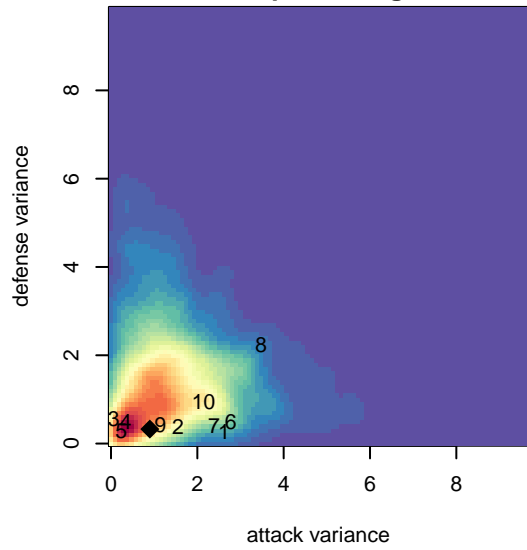

CDA Slammers FC Cerritos EGSL G01

alt names used:

Venues played:

, CAS
 G01 total strength=1957
 attack=64.28 defense=47.36
 fall league = SCDL FI1 U16
 notes= Marinez 2016

2016 Surf Cup White U16
 2016 SCDL FI1 U16
 2016 Surf College Showcase Black U16

CDA Slammers FC Cerritos EGSL G01
 Dots are actual minus expected GF (blue circles) and GA (red triangles).
 Blue line is smoothed change in attack strength. Red is smoothed change in defense strength.

**attack and defense variance (black dot)
relative to other teams
and top 10 in region**

**attack and defense rating
relative to others at age
and all opponents in last 13 months**

**attack and defense rating
relative to others at age
and all opponents in last 13 months**

Performance relative to 13 month average

Performance relative to 13 month average

Distribution of opponents
 Red = Lose zone, Blue = Win zone, Green = Even
 Black line separates win/lose zones

lot. A=Neither has attack advantage, B=Opponent has both attack and defense advantage, C=Opponent has both attack and defense disadvantage, D=Both have